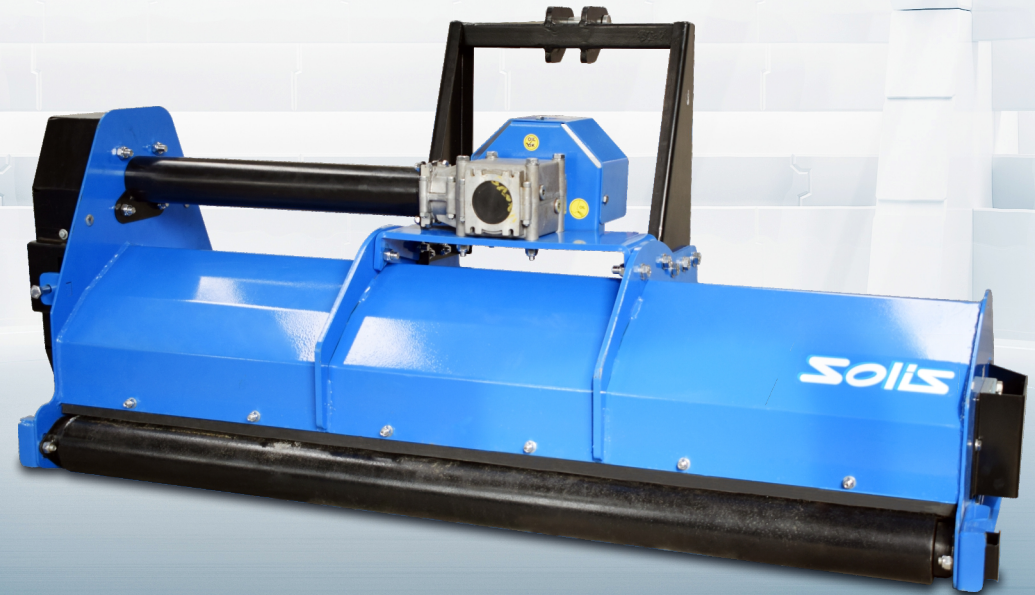

FLAIL MOWER

PLUTO SERIES

SALIENT FEATURES

- Front flap curtain to enhance safety
- Bearings outside the main frame to avoid grass clogging
- Rotor with grass anti wrapping guard
- Heavy duty hitch pyramid
- Sturdy frame design

FLAIL MOWER

Solis Pluto series Flail Mower is the best solution to shred heavier grass & shrubs with your compact and sub compact range of tractors. This mighty mite comes up with pre-eminent features like anti wrapping guards on roller & rotor, self sharpening boron steel Y Blades, best rotor design, optional hammer blades & heavy duty frame design to upstand the tough shredding jobs with ease.

TECHNICAL SPECIFICATION

 Model Name	 Over all Length (mm)	Over All Width (mm)	Over All Height (mm)	Cutting Width (mm)	Y-blade	Hammer Blade (optional)*	3-point Linkage Category	Input RPM	Gear Box	Rotor RPM	 Tractor Power (HP)	 Approx Weight (kg)
SLPFMC-75	1020	609	734	780	28	14	CAT I	540	Incremental Ratchet Type Gear Box	2109	12-30	128
SLPFMC-90	1150			915	34	17						137
SLPFMC-105	1280			1030	38	19						145
SLPFMC-130	1540			1300	48	24						163
SLPFMC-155	1800			1550	58	29						181