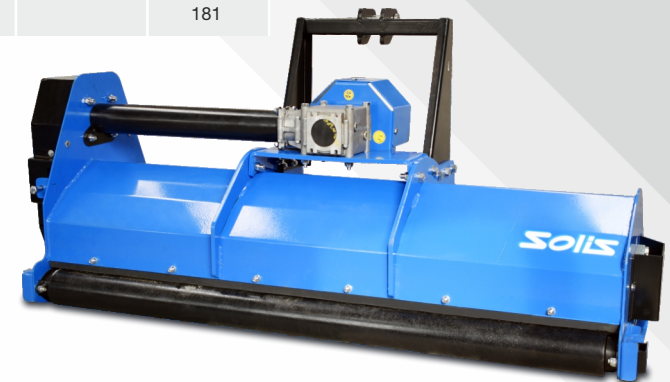

FLAIL MOWER

Solis Pluto series Flail Mower is the best solution to shred heavier grass & shrubs with your compact and sub compact range of tractors. This mighty mite comes up with pre-eminent features like anti wrapping guards on roller & rotor, self sharpening boron steel Y Blades, best rotor design, optional hammer blades & heavy duty frame design to upstand the tough shredding jobs with ease.

TECHNICAL SPECIFICATION

Model Name	Over all Length (mm)	Over All Width (mm)	Over All Height (mm)	Cutting Width (mm)	Y-blade	Hammer Blade (optional)*	3-point Linkage Category	Input RPM	Gear Box	Rotor RPM	Tractor Power (HP)	Approx Weight (kg)
SLPFMC-75	1020	609	734	780	28	14	CAT I	540	Incremental Ratchet Type Gear Box	2109	12-30	128
SLPFMC-90	1150			915	34	17						137
SLPFMC-105	1280			1030	38	19						145
SLPFMC-130	1540			1300	48	24						163
SLPFMC-155	1800			1550	58	29						181

Solis

INTERNATIONAL TRACTORS LIMITED

International Business Office: Teri School of Advanced Studies, Plot No.10, Institutional Area, Vasant Kunj, New Delhi-110070 (India)

Phone: +91 11 66 45 5200 | Work: Jalandhar Road, Hoshiarpur - 146022, Punjab (India) | Phone: +91-01882-522220/ 522221

Fax: +91- 01882-522222 | Email: info@solisworld.com | URL: www.solistractors.com

Auth. Dealer